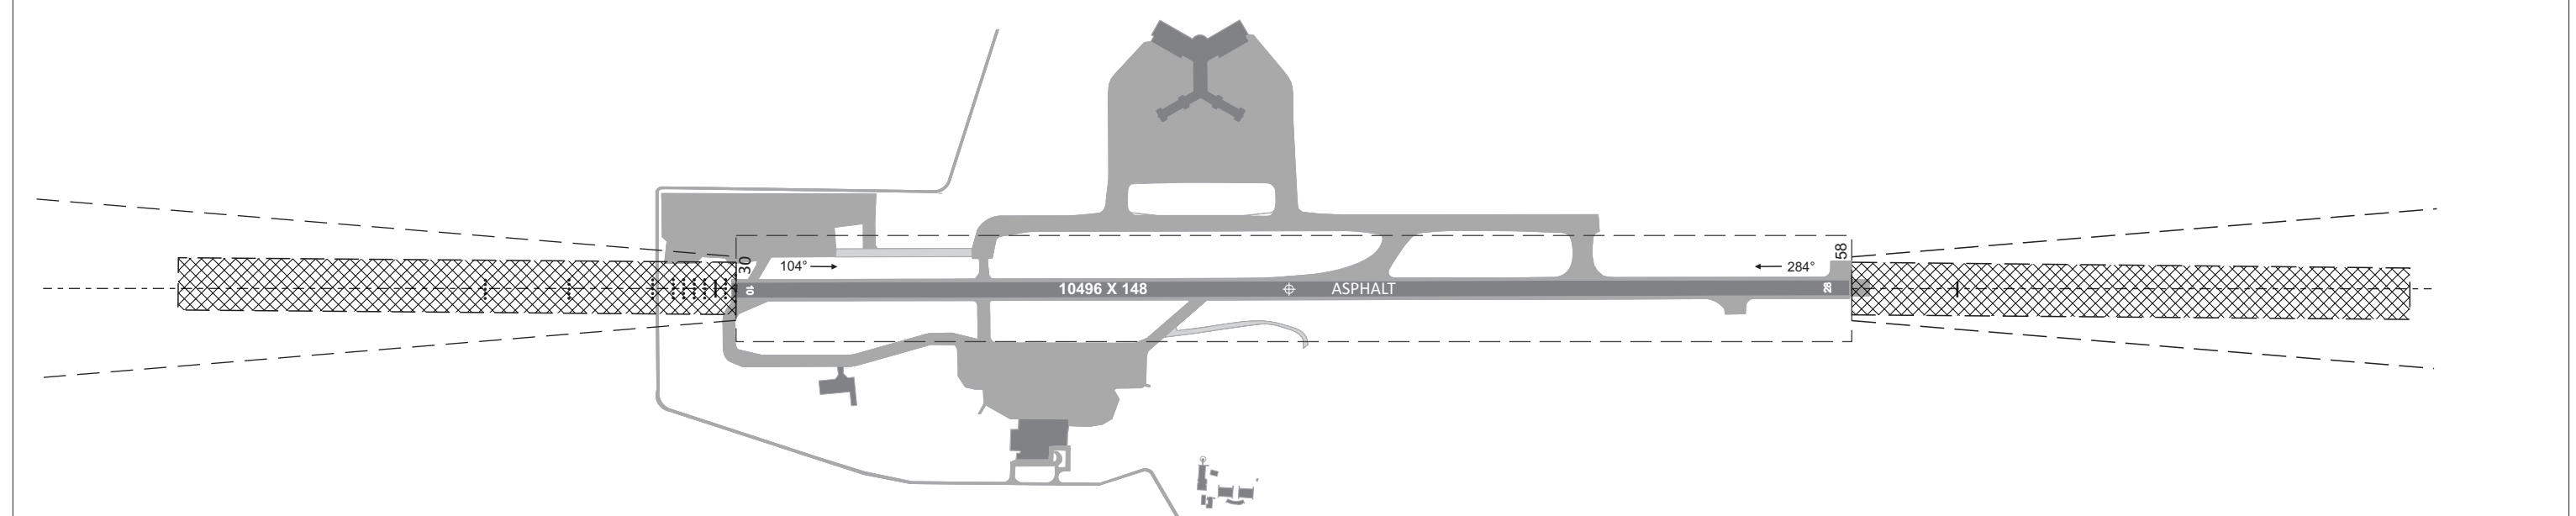

DIMENSIONS IN FEET / METERS
ELEVATIONS IN FEET

AERODROME OBSTACLE CHART - ICAO
TYPE A - OPERATING LIMITATIONS

PIARCO INTL (TTPP)
PORT OF SPAIN, TRINIDAD

LEGEND	PLAN VIEW	PROFILE
IDENTIFICATION NUMBER	①	INSIDE ① OUTSIDE ②
MOBILE OBSTACLE	—	
POLE, TOWER, SPIRE, ANTENNA	△	
TREE	*	
CLEARWAY	▨	

CHANGES
PAGE NUMBER