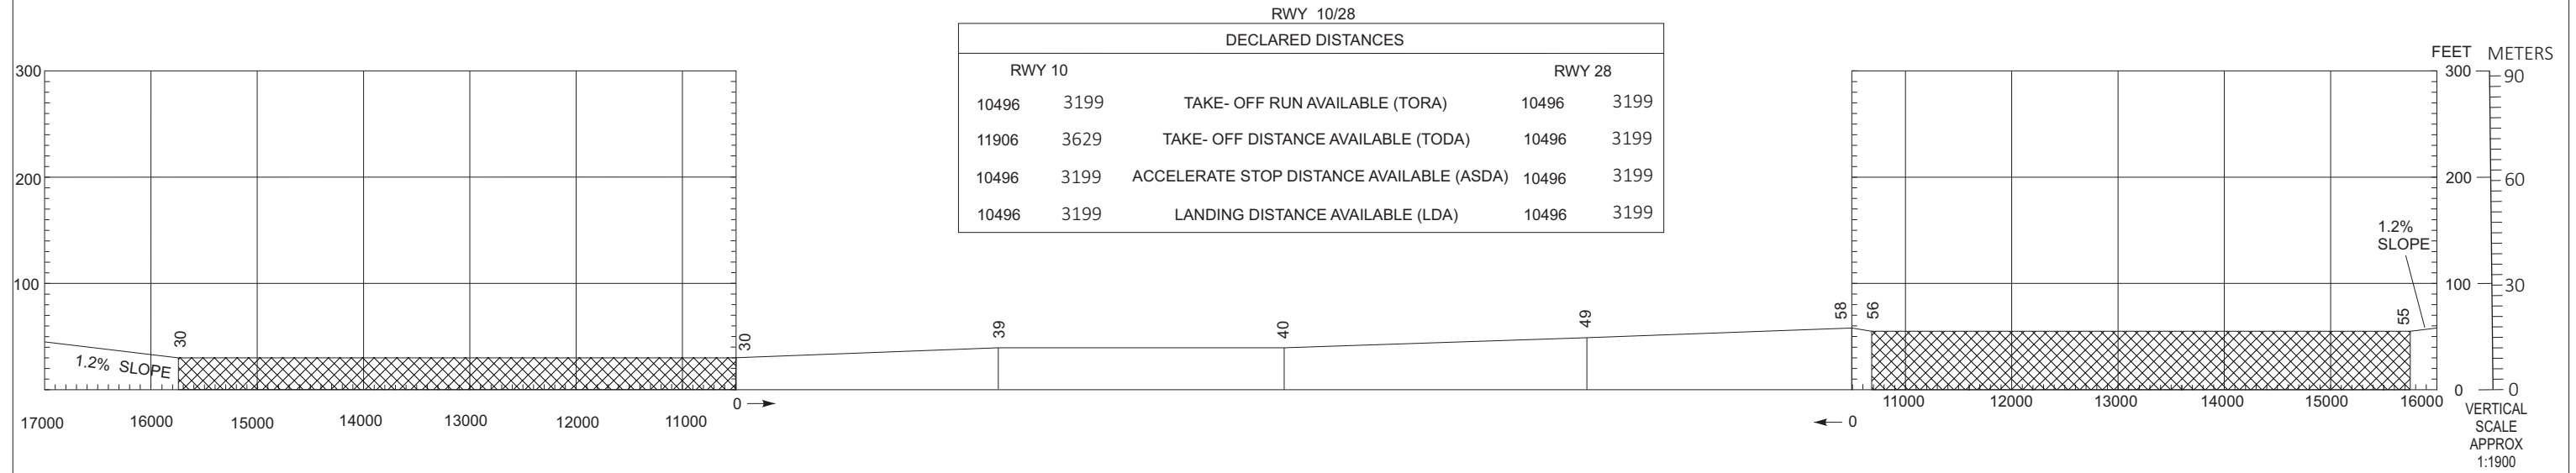

DIMENSIONS IN FEET / METERS
ELEVATIONS IN FEET

AERODROME OBSTACLE CHART - ICAO
TYPE A - OPERATING LIMITATIONS

PIARCO INTL (TTPP)
PORT OF SPAIN, TRINIDAD

LEGEND	PLAN VIEW	PROFILE
IDENTIFICATION NUMBER	①	INSIDE ① OUTSIDE ②
MOBILE OBSTACLE	—	
POLE, TOWER, SPIRE, ANTENNA	△	
TREE	*	
CLEARWAY	▨	

CHANGES
PAGE NUMBER