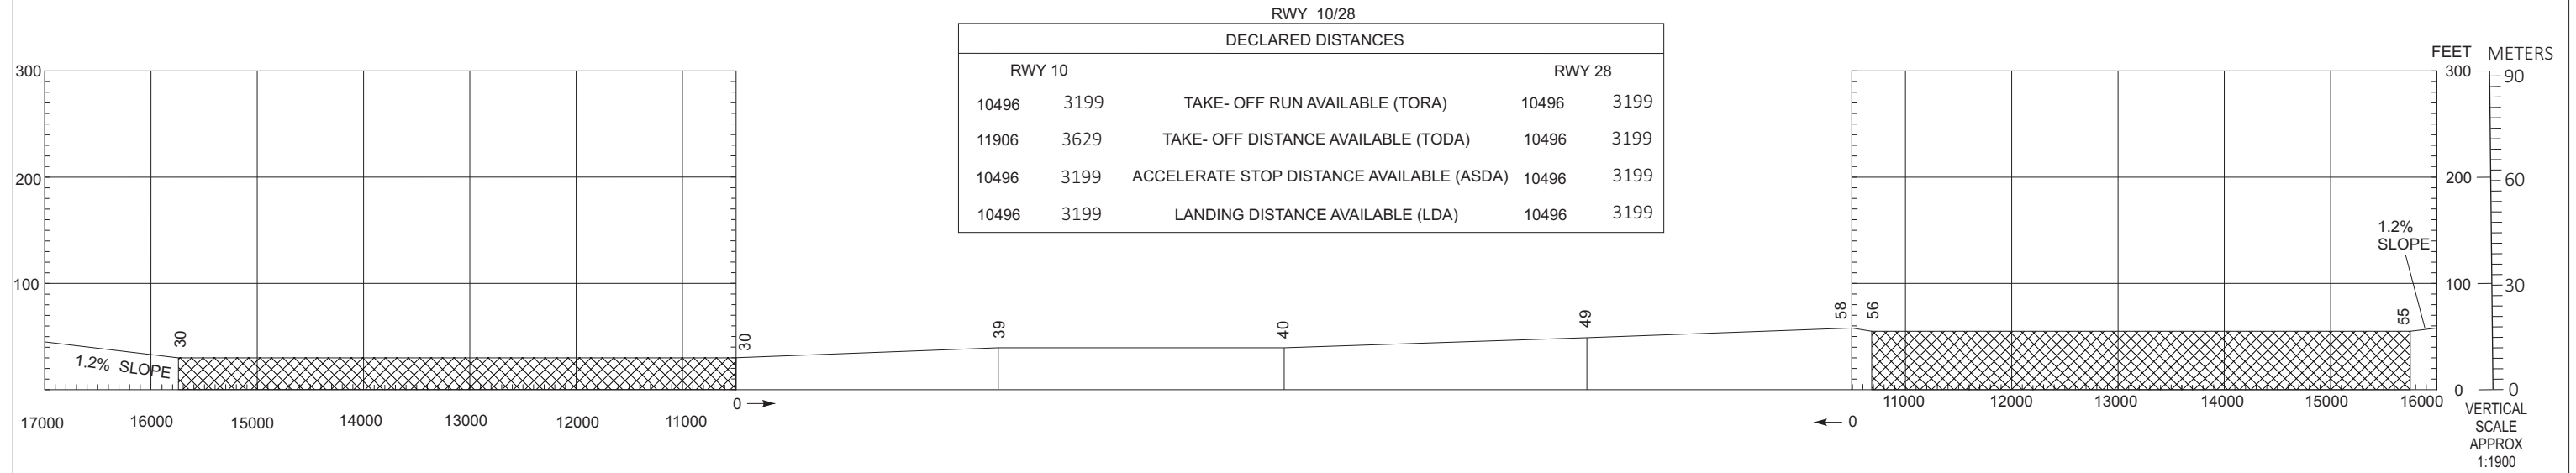

DIMENSIONS IN FEET / METERS
ELEVATIONS IN FEET

AERODROME OBSTACLE CHART - ICAO
TYPE A - OPERATING LIMITATIONS

PIARCO INTL (TTPP)
PORT OF SPAIN, TRINIDAD

LEGEND	PLAN VIEW	PROFILE
IDENTIFICATION NUMBER	①	INSIDE ① OUTSIDE ②
MOBILE OBSTACLE	—	
POLE, TOWER, SPIRE, ANTENNA	△	
TREE	*	
CLEARWAY	▨	

CHANGES
DELARED DISTANCE VALUES CORRECTED