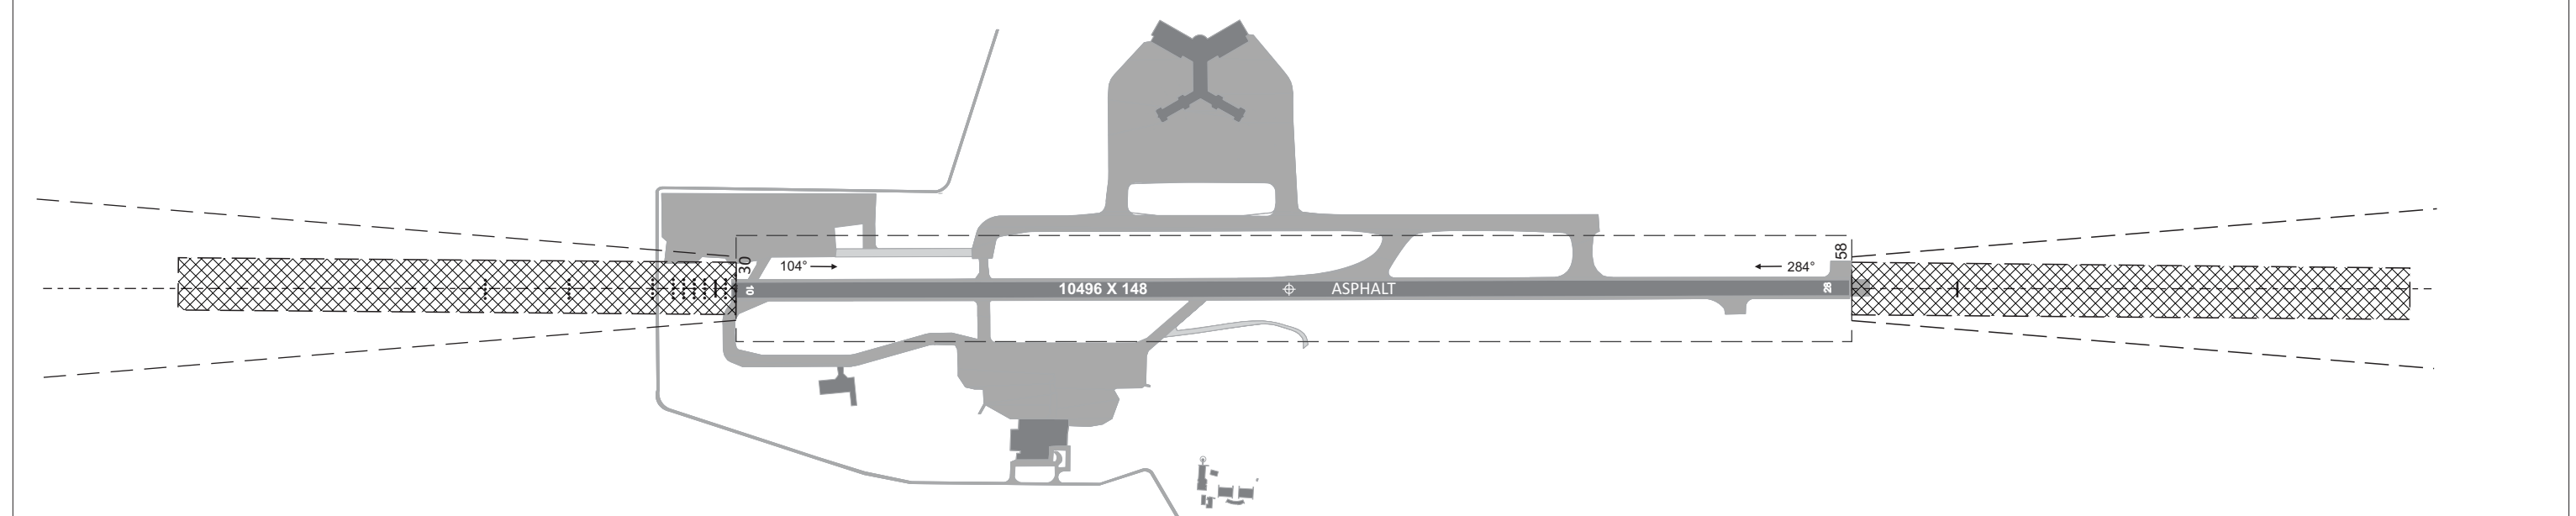

DIMENSIONS IN FEET / METERS
ELEVATIONS IN FEET

AERODROME OBSTACLE CHART - ICAO
TYPE A - OPERATING LIMITATIONS

PIARCO INTL (TTPP)
PORT OF SPAIN, TRINIDAD

LEGEND	PLAN VIEW	PROFILE
IDENTIFICATION NUMBER	①	INSIDE ① OUTSIDE ②
MOBILE OBSTACLE	—	
POLE, TOWER, SPIRE, ANTENNA	△	
TREE	*	
CLEARWAY	▨	

CHANGES
DELARED DISTANCE VALUES CORRECTED